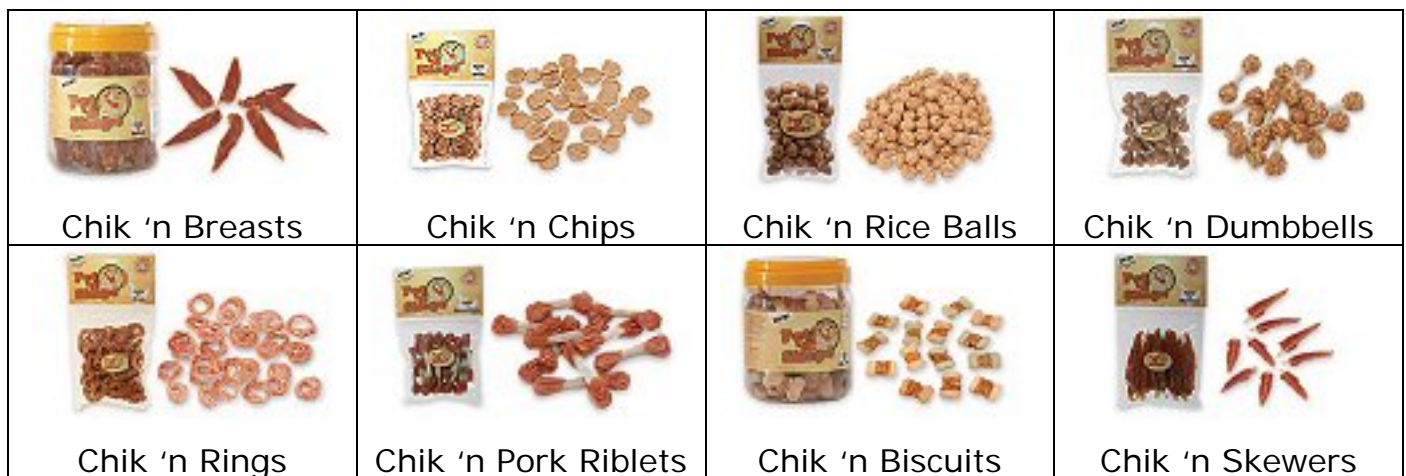

### PET VENTURES INTRODUCES NATURAL HEALTHY DOG TREATS

Pet 'n Shape natural dog treats contain 100% natural chicken breast fillets and premium grains. Made without preservatives, additives, or coloring, these low-fat, high-protein treats stay fresh in resealable bags and canisters in 4-oz., \*-oz., and 1 lb. sizes. The classic Chik 'n Breast has always been a top choice, but with Pet 'n Shape's additions like Chik 'n Biscuits, Chik 'n Skewers, Chik 'n Dumbbells, and others, there is sure to be a natural, healthy treat for every dog!